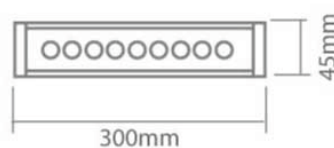

INSTALLATION

240V direct to mains.
Please follow installation guide.
Adjustable brackets for optimum angle.