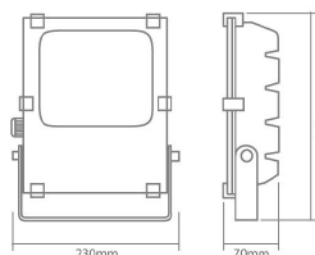

CONTROL OPTIONS

- T-WIFI2 - smart phone control
- T-8Z-REMOTE
- T-RGB-CCT
- T-4Z-REMOTE

WIRING

240V Direct to mains