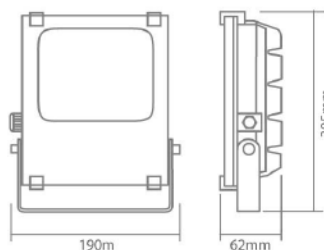

CONTROL OPTIONS

- T-WIFI2 - smart phone control
- T-8Z-REMOTE
- T-RGB-CCT
- T-4Z-REMOTE

WIRING

240V Direct to mains